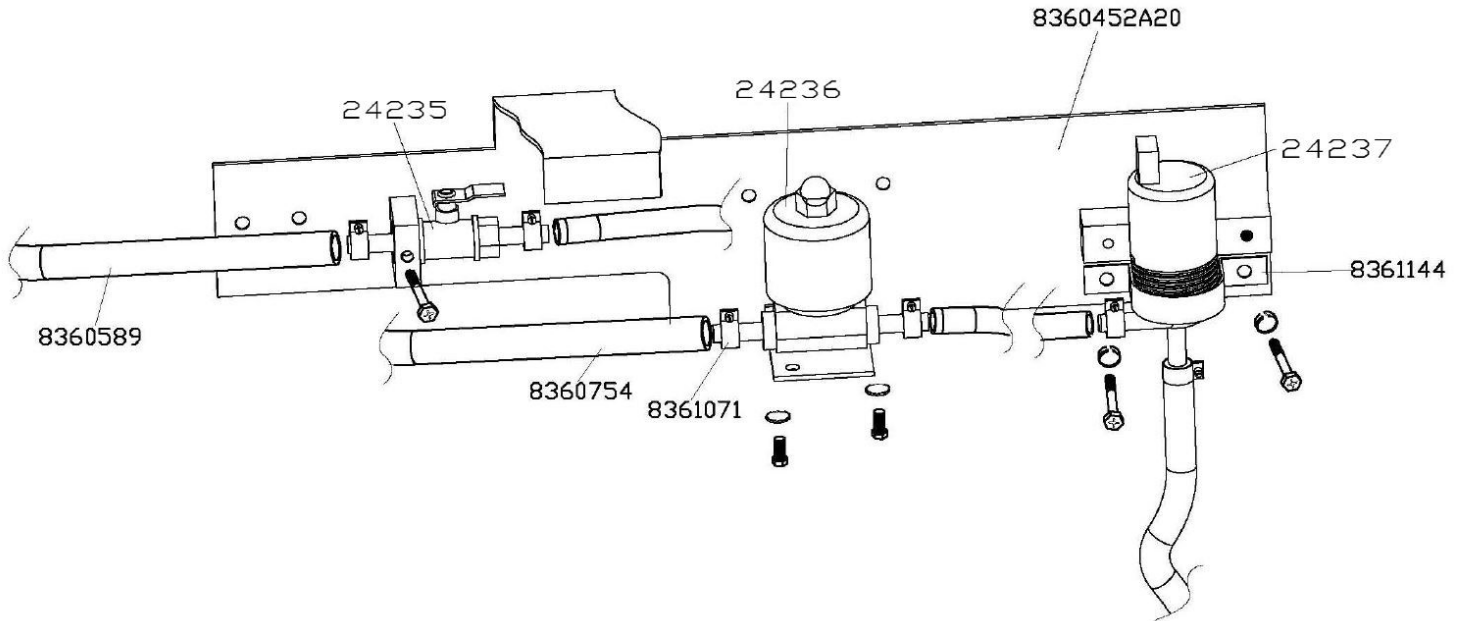

PARTS LIST 7 – RIDE ON TROWELS

BXR836HYD, SPRAY SYSTEM

Figure 7: Spray System

BXR836HYD, SPRAY SYSTEM – PARTS LIST 7

Part #	Description	QTY	Remarks
8360589	FUEL LINE	2	
24235	VALVE	1	
8360754	WATER PIPE	2	
8361071	JOINT	6	
24236	SOLENOID PILOT ACTUATED VALVE	1	
24237	WATER PUMP	1	
8361144	MOUNTING PLATE, WATER PUMP	1	