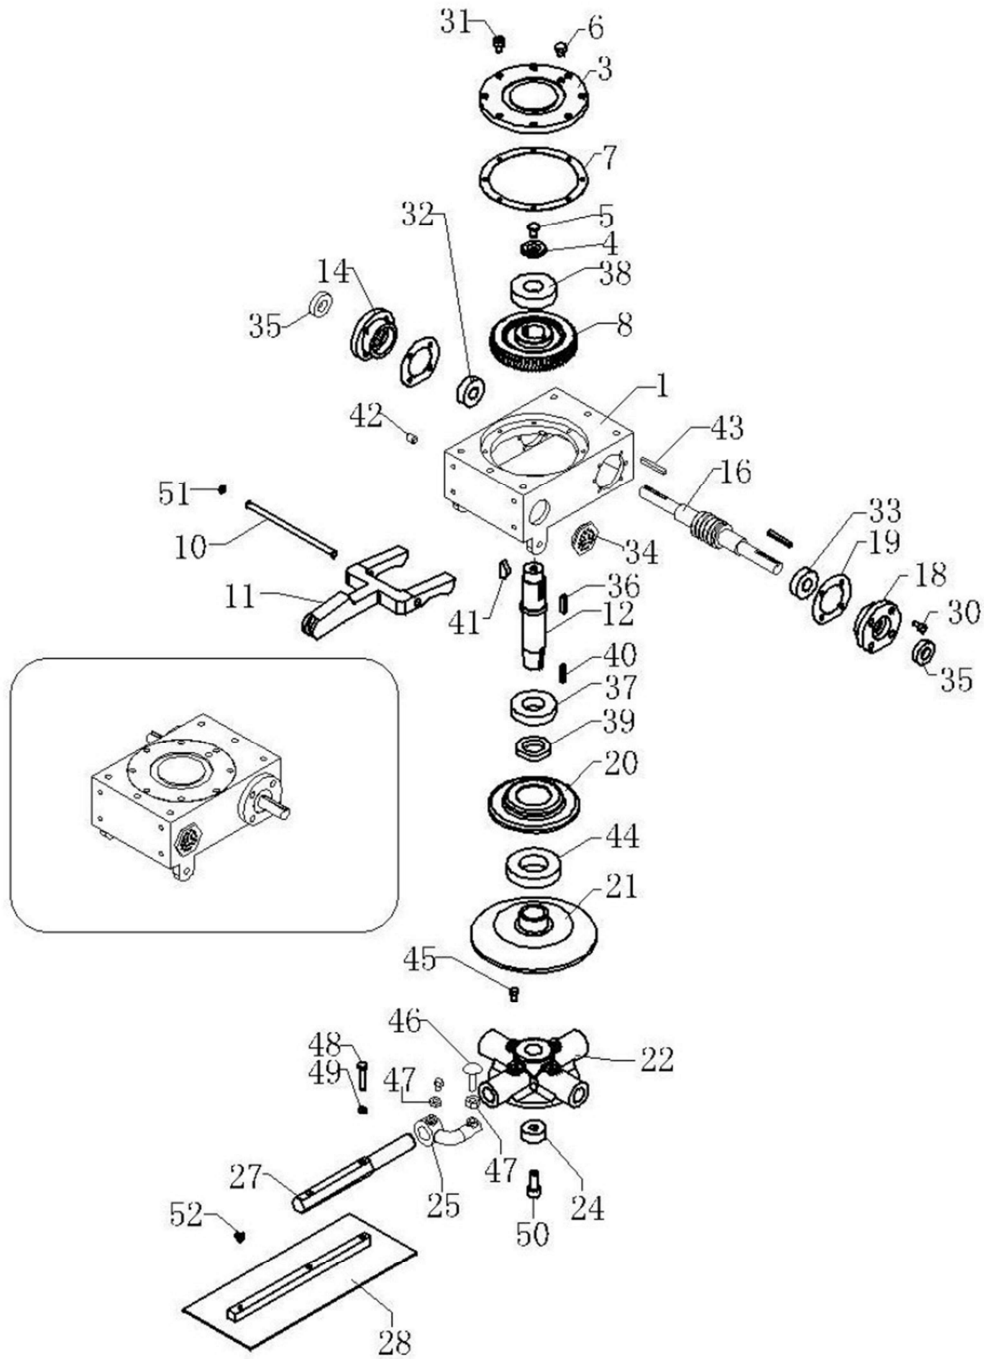

INTENTIONALLY LEFT BLANK

PARTS LIST 3 – RIDE ON TROWELS

BXR836HYD, STEERING AND BLADE PITCH SYSTEM

Figure 3: Steering and Blade Pitch System

BXR836HYD, STEERING AND BLADE PITCH SYSTEM – PARTS LIST 3

Item #	Part #	Description	QTY	Remarks
1	888360484A	BRACKET, LEFT	1	
2	888360491A	BRACKET, RIGHT	1	
3	888360494A	BRACKET	1	
4	888360485A	BOLT	3	
5	88836H0492A	BOLT	1	
6	88B8360470	PITCH HANDLE	2	
7	884465502	BUSHING	2	
8	884365503	ADJUST SHAFT	2	
9	884365504	WASHER	2	
10	884465505	ADJUST SHAFT BUSHING	2	
11	24215	PITCH CONTROL CABLE	2	
12	24202	GEARBOX, RIGHT	1	
13	24203	GEARBOX, LEFT	1	
14	24230	RUBBER COVER	2	
15	24229	U-JOINT SHAFT	1	
16	21712	EXTERNAL RETAINING RING	2	
17	21725	SHCS,M6-1x6MM	2	
18	21724	SPRING PIN, M5x35MM	4	
19	889016	NUT	2	
20	889025	BEARING	2	
21	889093	BOLT	2	
	24231	CRANK HANDLE ASSM, INCL ITEMS 6-11, 16-18, 20, 21	2	

PARTS LIST 4 – RIDE ON TROWELS

BXR836HYD, GEARBOX ASSEMBLY, LEFT (CW)

Figure 4: Gearbox Assembly Left (CW)

BXR836HYD, GEARBOX ASSEMBLY LEFT (CW) – PARTS LIST 4

Item #	Part #	Description	QTY	Remarks
1	888364003L	GEARBOX CASING, LEFT	1	
3	888364005	GEARBOX COVER	1	
4	21734	PRESSURE WASHER	1	
5	884344007	BOLT	2	
6	884364100	RELEASE VALVE	1	
7	21842-2 21842-1	SHIMMING	A/R	
8	888364010L	BRONZE GEAR, LEFT	1	
10	21818	SHAFT, YOKE ARM	1	
11	24206	YOKE ARM	1	
12	888364011L	MAIN SHAFT, LEFT	1	
14	21739	BEARING FLANGE	1	
16	888364013L	COUNTER SHAFT, LEFT	1	
18	888364014	BEARING FLANGE	1	
19	21843-1 21843-2	SHIMMING	A/R	
20	21770	PRESSURE PLATE COVER	1	
21	888366003	PRESSURE PLATE	1	
22	24209	LEFT SPIDER PLATE	1	
24	24234	BUSHING	1	
25	24232	LIFT LEVER	4	
27	24207	TROWEL ARM	4	
28	20660	BLADE, 6"x14"	4	
30	889043	BOLT	12	
31	889118	BOLT	8	
32	21754	BEARING	1	
33	31369	BEARING	1	
34	889064	SIGHT GLASS	1	
35	889055	SEAL	2	
36	889531	KEY	1	
37	31438	BEARING	1	
38	10603	BEARING	1	
39	21757	SEAL	1	
40	50459	KEY	1	
41	889156	KEY	1	
42	21747	PLUG	12	
43	889532	KEY	2	