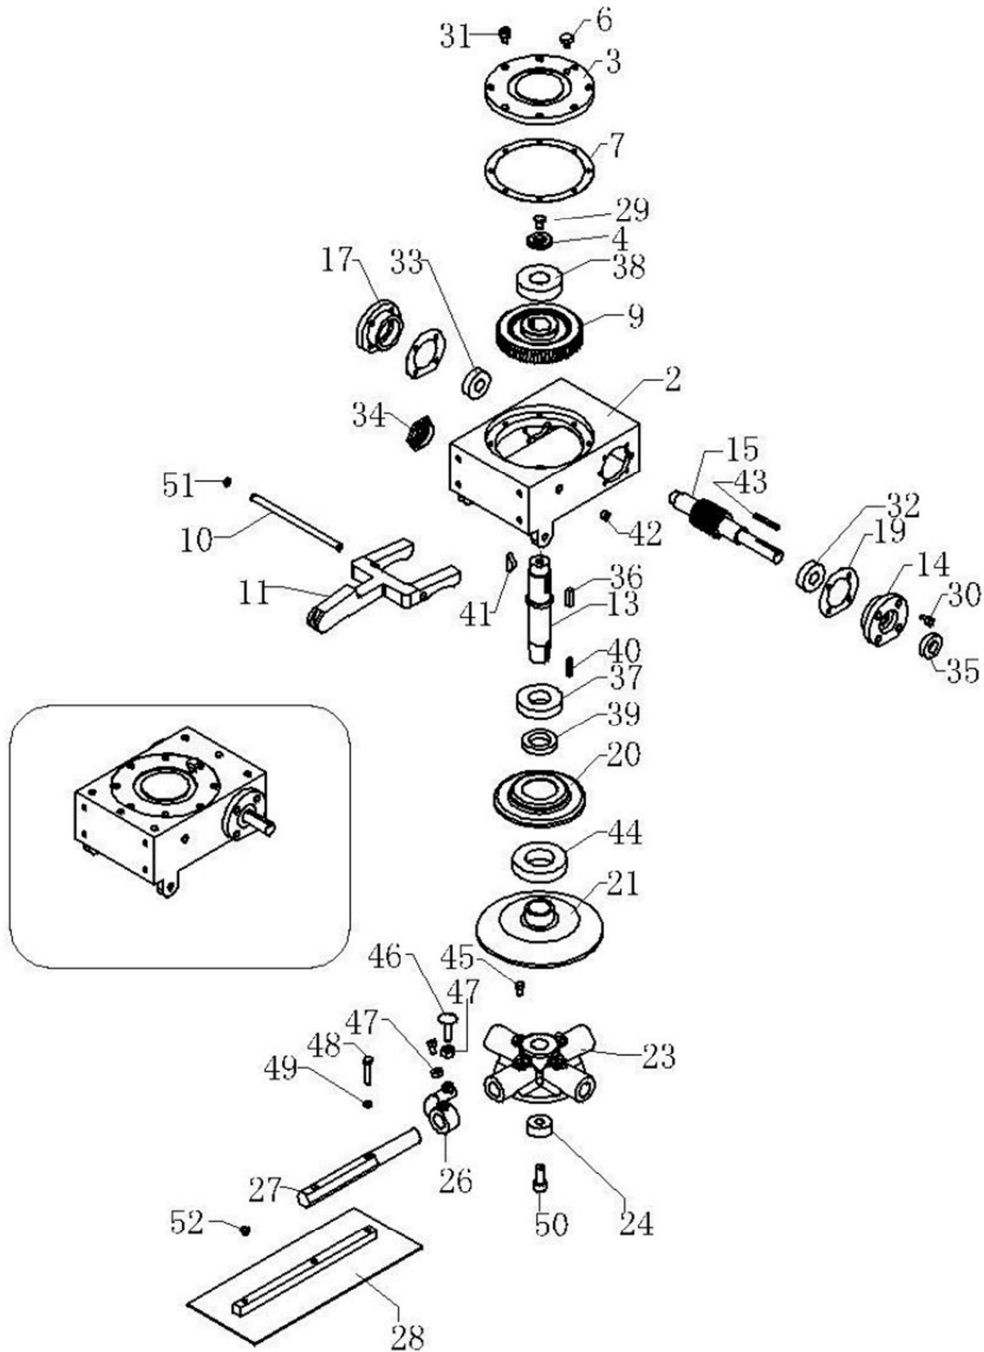

INTENTIONALLY LEFT BLANK

PARTS LIST 5 – RIDE ON TROWELS

BXR836HYD, GEARBOX ASSEMBLY, RIGHT (CCW)

Figure 5: Gearbox Assembly Right (CCW)

BXR836HYD, GEARBOX ASSEMBLY RIGHT (CCW) – PARTS LIST 5

Item #	Part #	Description	QTY	Remarks
2	888364003R	GEARBOX CASING, RIGHT	1	
3	888364005	GEARBOX COVER	1	
4	21734	PRESSURE WASHER	1	
6	884364100	RELEASE VALVE	2	
7	21842-1 21842-2	SHIMMING	1	
9	888364010R	BRONZE GEAR, RIGHT	1	
10	21818	SHAFT, YOKE ARM	1	
11	24206	YOKE ARM	1	
13	888364011R	MAIN SHAFT, RIGHT	1	
14	21739	BEARING FLANGE	1	
15	888364013R	COUNTER SHAFT RIGHT	1	
17	21741	BEARING FLANGE	1	
19	21843-1 21843-2	SHIMMING	2	
20	88446002	PRESSURE PLATE COVER	1	
21	888366003	PRESSURE PLATE	1	
23	888366005R	RIGHT SPIDER PLATE	1	
24	24234	BUSHING	1	
26	24233	LIFT LEVER	4	
27	24207	TROWEL ARM	4	
28	20660	BLADE, 6"x14"	4	
29	889145	BOLT	1	
30	21754	BOLT	12	
31	31369	BOLT	8	
32	889143	BEARING	1	
33	889141	BEARING	1	
34	889064	SIGHT GLASS	1	
35	889055	SEAL	1	
36	889531	KEY	1	
37	31438	BEARING	1	
38	10603	BEARING	1	
39	21757	SEAL	1	
40	50459	KEY	1	
41	889156	KEY	1	
42	21747	PLUG	2	
43	889532	KEY	1	
44	21776	BEARING	1	
45	889066	BOLT	4	