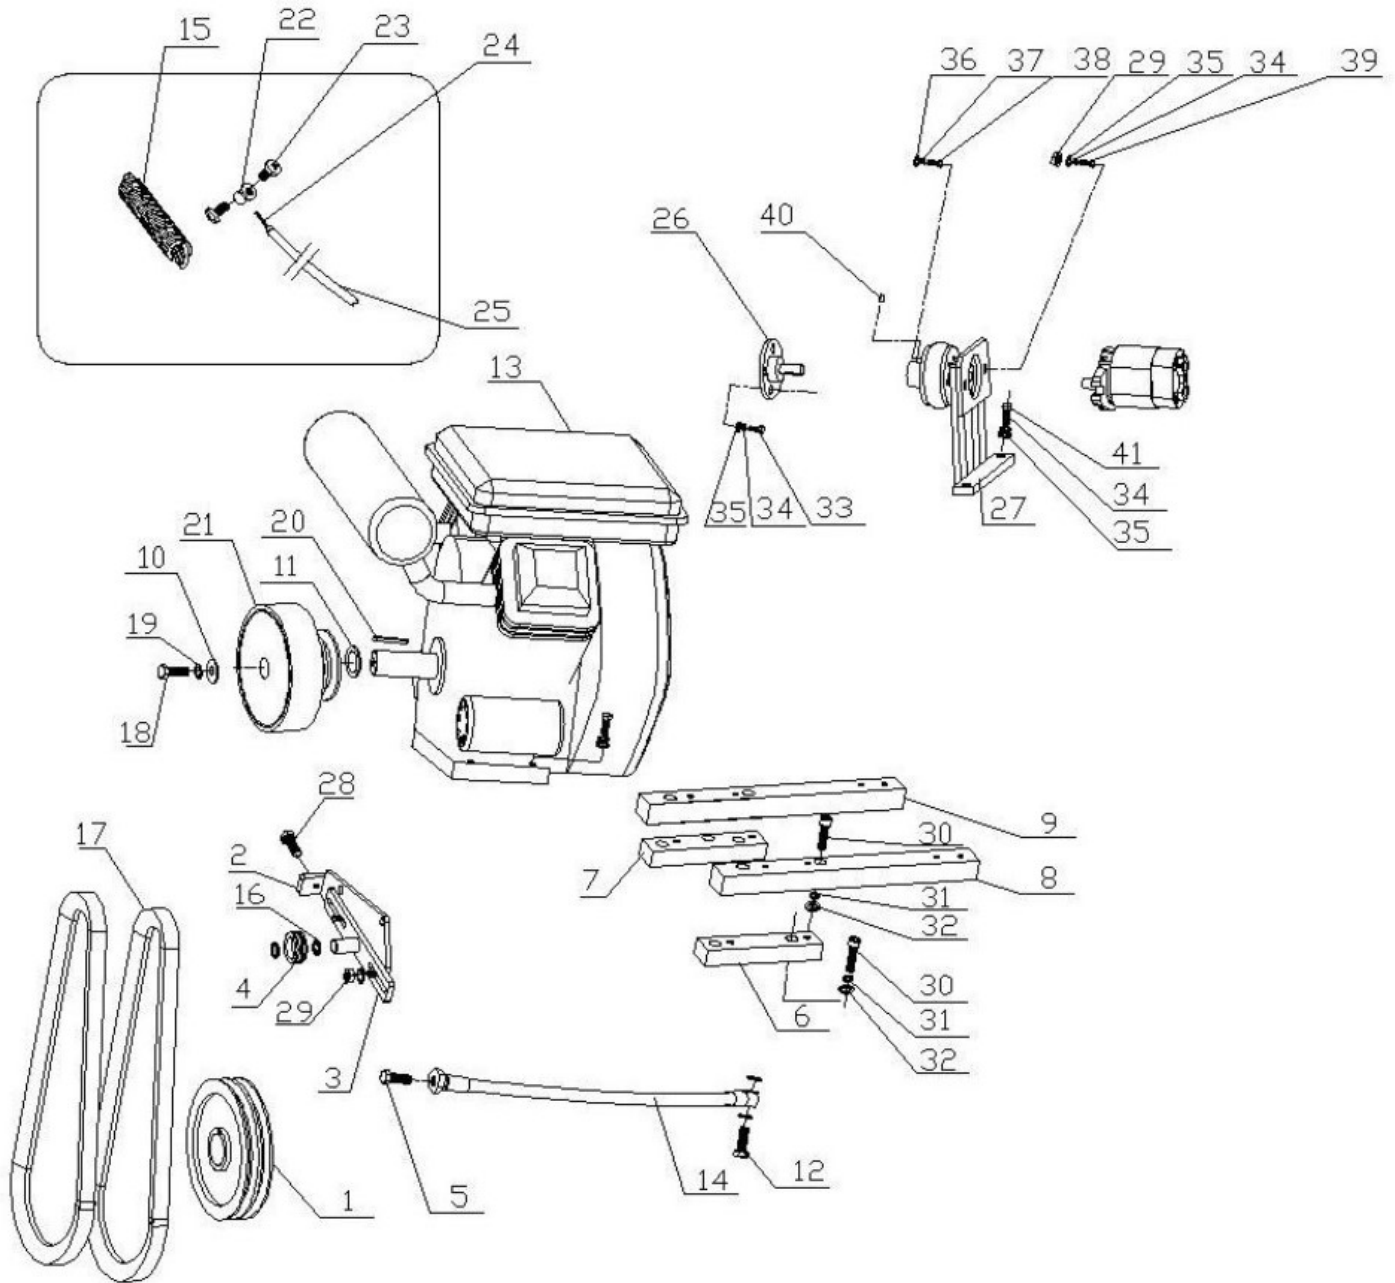

INTENTIONALLY LEFT BLANK

PARTS LIST 2 – RIDE ON TROWELS

BXR836HYD, POWER SYSTEM

Figure 2: Power System

BXR836HYD, POWER SYSTEM – PARTS LIST 2

Item #	Part #	Description	QTY	Remarks
1	24247	PULLEY	1	
2	24218	MOUNTING PLATE, TENSIONER	1	
3	24219	TENSIONER PLATE, PULLEY	1	
4	888361461A	TENSIONER	1	
5	888361610	BOLT	1	
6	888361423	ENGINE MOUNTING BAR	1	
7	888361424	ENGINE MOUNTING BAR	1	
8	88836H1423	ENGINE MOUNTING BAR	1	
9	88836H1424	ENGINE MOUNTING BAR	1	
10	88JG846A030006	BUSHING	1	
11	888360060	WASHER	1	
12	888361611G	BOLT	1	
13	21400	ENGINE, GX690	1	
14	888361607G	OIL TUBE	1	
15	888361786	SPRING	1	
16	888369063A	BEARING	2	
17	24201	BELT	2	
18	10269	BOLT	1	
19	13491	SPRING WASHER	3	
20	888369155	KEY	1	
21	24200	CLUTCH	1	
22	884365403	CLAMP	1	
23	888369019	BOLT	1	
24	24238	THROTTLE CABLE	1	
25	888369523	THROTTLE CABLE SLEEVE	1	
26	88836H0551	FLANGE	1	
27	88836H0552	SUPPORTING FRAME	1	
28	889605	BOLT	1	
29	889036	NUT	4	
30	889018	BOLT	9	
31	889046	SPRING WASHER	9	
32	889047	WASHER	9	
33	889098	BOLT	4	
34	889037	SPRING WASHER	6	
35	889038	WASHER	6	
36	889330	WASHER	12	
37	889022	SPRING WASHER	12	