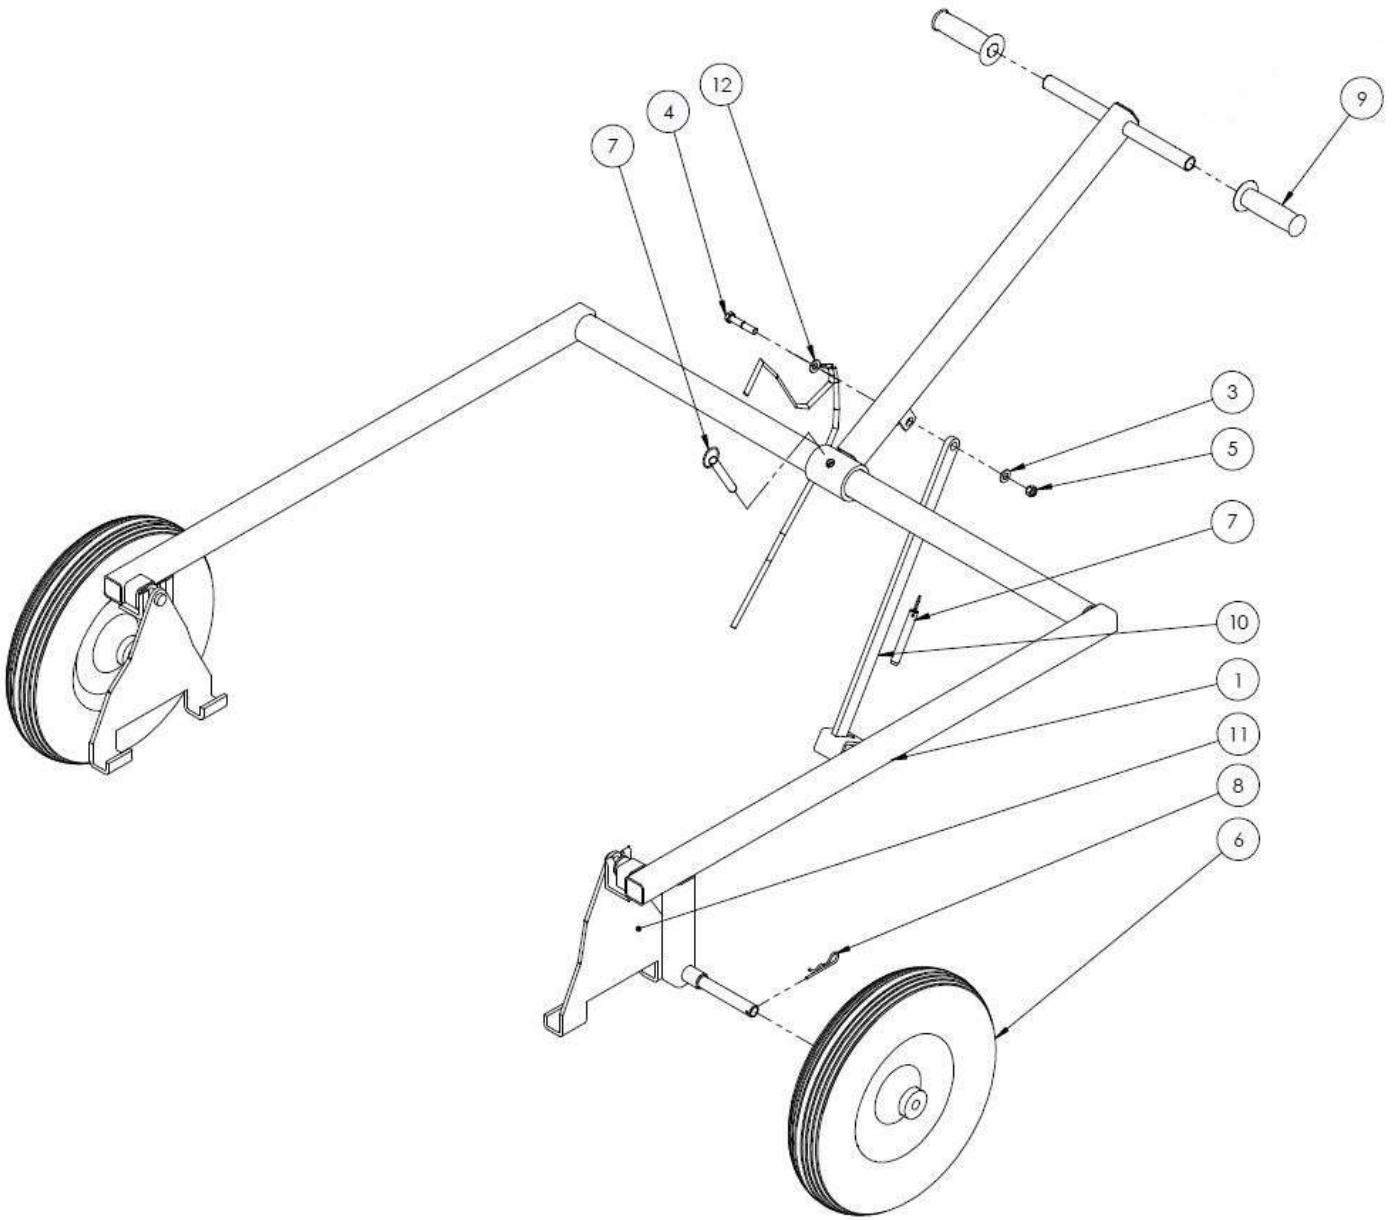

PARTS LIST 9 – RIDE ON TROWELS

BXR836, TRANSPORTER

Figure 9: Transporter

BXR836, SPRAY SYSTEM – PARTS LIST 9

Item #	Part #	Description	QTY	Remarks
1	22594	TRANSPORTER FRAME	1	
3	11200	3/8" WASHER	1	
4	12859	HHCS, 3/8-16 UNC X 2" LC	1	
5	10317	3/8-16 LOCKNUT, NYLON	1	
6	13198	WHEEL 16" DIA X 4" HUB	2	
7	12487	HITCH PIN LARGE 3-1/2" LG	2	
8	50265	COTTER PIN 1/8" DIA	2	
9	10509	HANDLE GRIP	2	
10	14717	PICKUP BAR	1	
11	14715	TRANSPORTER BRACKET	2	
12	14716	CHAIN LINK W/ 3/8" WASHER	1	