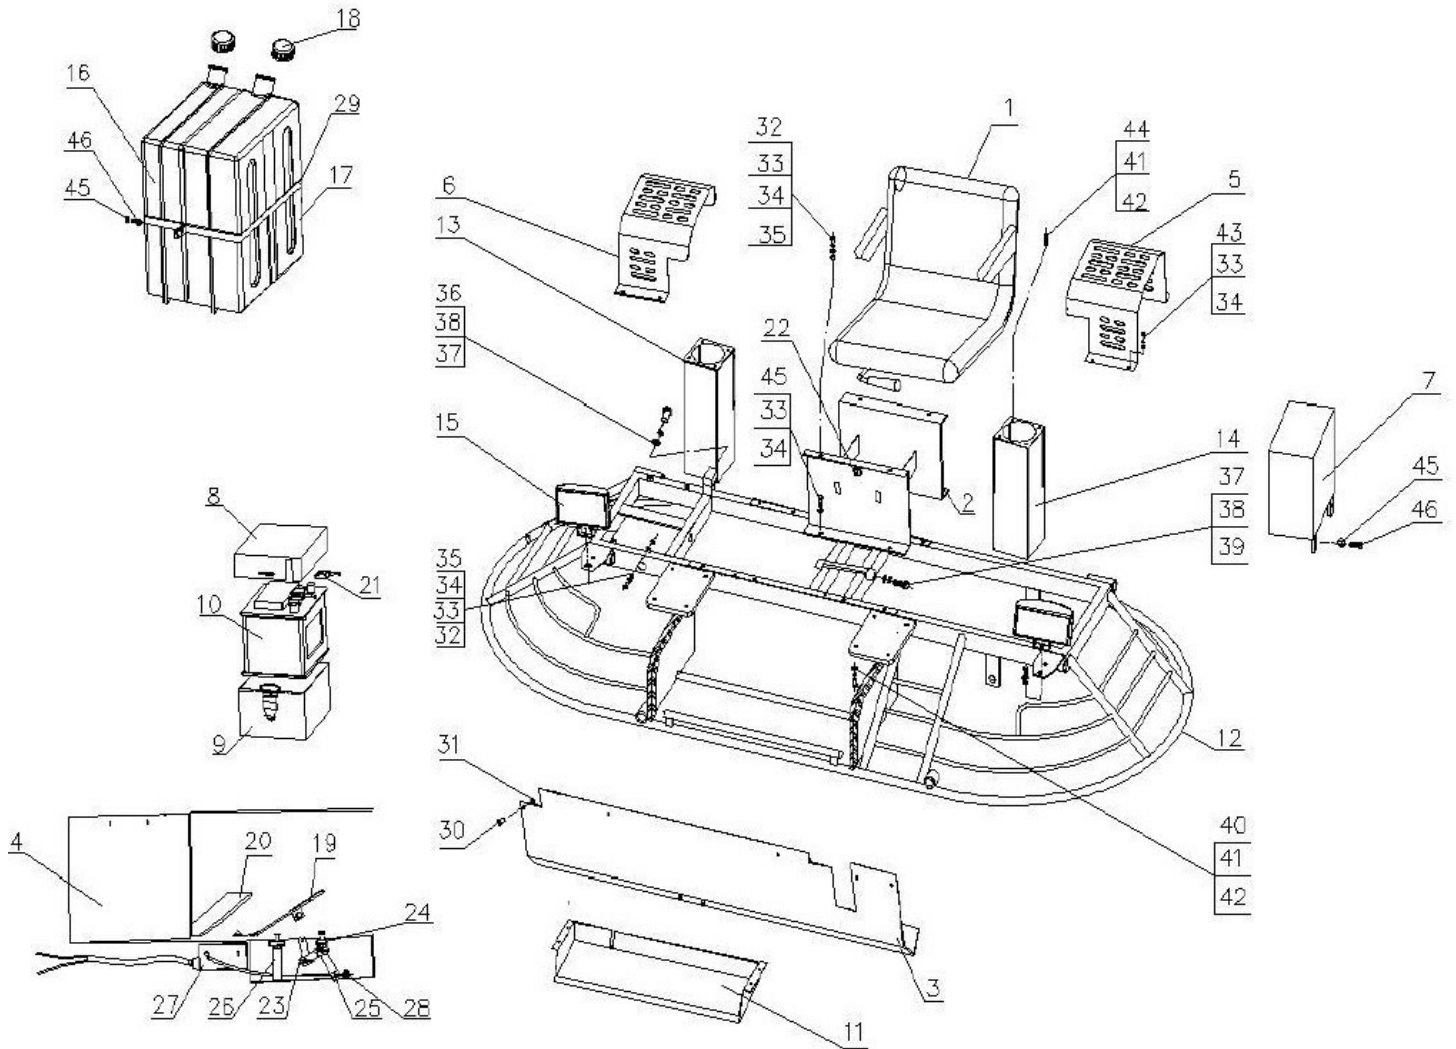

PARTS LIST 1 – RIDE ON TROWELS

BXR836HYD, FRAME

Figure 1: Frame

BXR836HYD, FRAME – PARTS LIST 1

Item #	Part #	Description	QTY	Remarks
1	88836H0453	SEAT	1	
2	88836H0879	SEAT FRAME	1	
3	88836H0538	COVER PLATE, BOTTOM	1	
4	88836H1436	FOOT PLATE	1	
5	88836H0539L	COVER PLATE, LEFT	1	
6	88836H0539R	COVER PLATE, RIGHT	1	
7	24248	BELT GUARD	1	
8	24243	BATTERY COVER	1	
9	888360464	BATTERY BOX	1	
10	888360019	BATTERY	1	
11	918361437	COVER PLATE, THROTTLE	1	
12	88836H0452	GUARD RING	1	
13	88836H054R	HANDLE FRAME, RIGHT	1	
14	88836H054L	HANDLE FRAME, LEFT	1	
15	888360598	LIGHT	2	
16	888361073	WATER TANK, PLASTIC	1	
17	18150	KIT CARB FUEL TANK & PARTS 6 GAL	1	
18	24253	TANK CAP FOR PLASTIC WATERTANK	1	
19	888360592a	THROTTLE CONTROL PEDAL	1	
20	24216	SAFETY SWITCH PEDAL	1	
21	888360968	CONNECTOR, BATTERY	2	
22	888369539	SWITCH	1	
23	888361425	FOOT THROTTLE PART	1	
24	888361426	FOOT THROTTLE PART	1	
25	888361427	FOOT THROTTLE PART	1	
26	888361428	FOOT THROTTLE PART	1	
27	24216	SAFETY SWITCH	1	
28	884365403	CLAMP	1	
29	88836H1378	TANK FRAME	2	
30	889902	BOLT	4	
31	889023	NUT	4	
32	889098	BOLT	8	
33	889037	SPRING WASHER	20	
34	889038	WASHER	20	
35	889306	NUT	8	
36	889511	BOLT	1	
37	889661	WASHER	3	