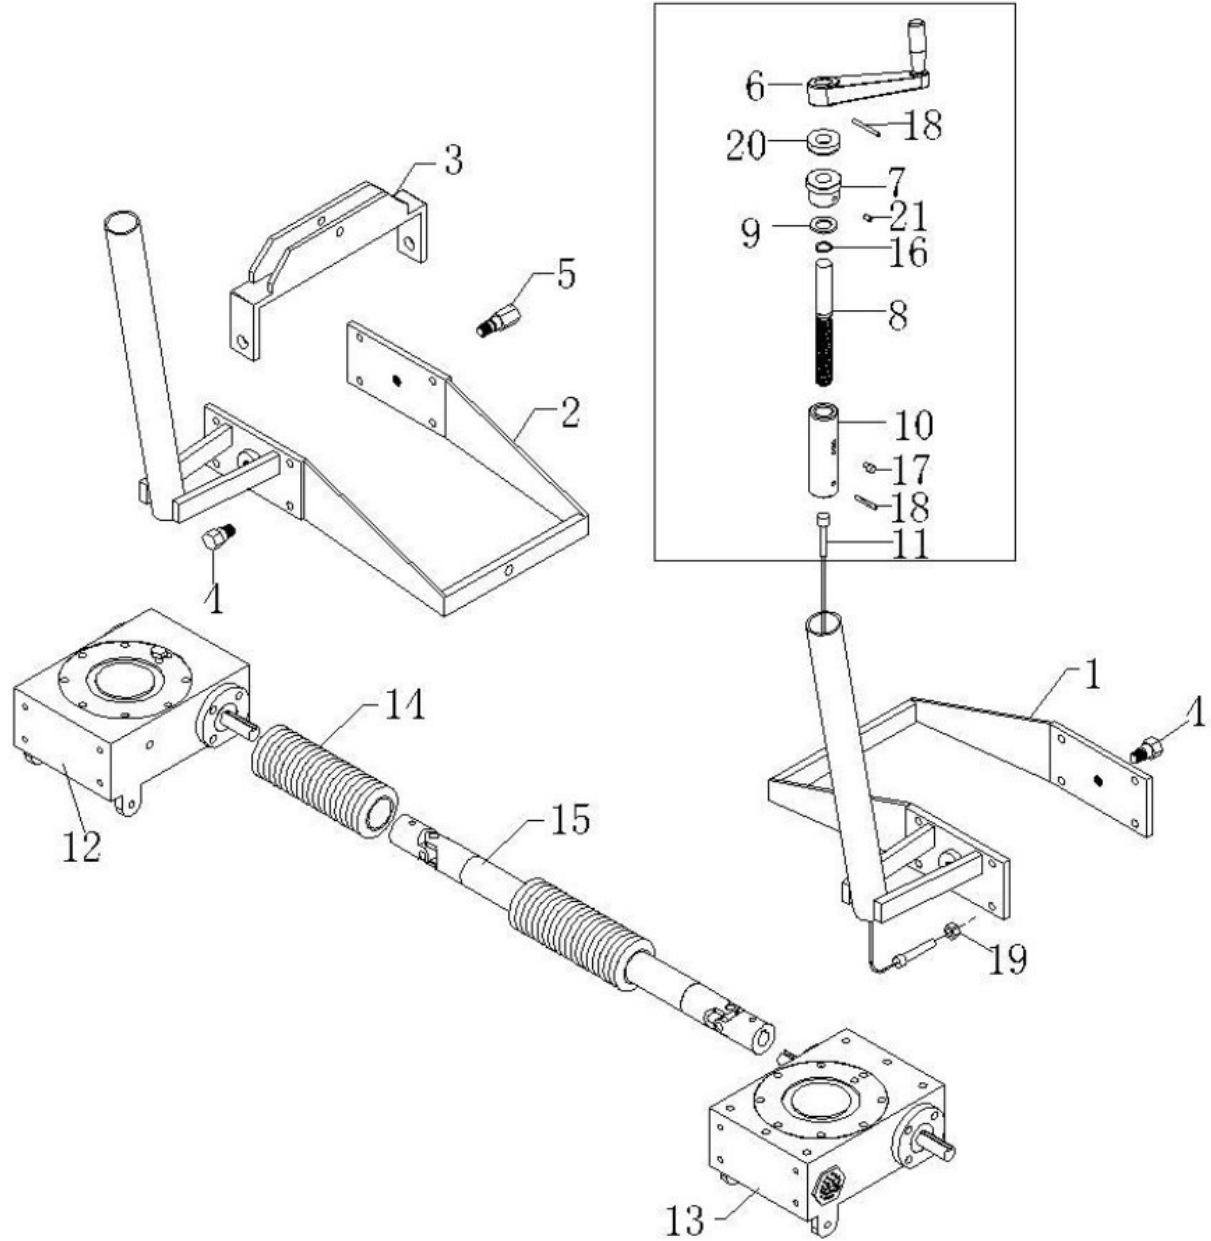

INTENTIONALLY LEFT BLANK

PARTS LIST 3 – RIDE ON TROWELS

BXR836HYD, STEERING AND BLADE PITCH SYSTEM

Figure 3: Steering and Blade Pitch System

BXR836HYD, STEERING AND BLADE PITCH SYSTEM – PARTS LIST 3

Item #	Part #	Description	QTY	Remarks
1	888360484A	BRACKET, LEFT	1	
2	888360491A	BRACKET, RIGHT	1	
3	888360494A	BRACKET	1	
4	888360485A	BOLT	3	
5	88836H0492A	BOLT	1	
6	88B8360470	PITCH HANDLE	2	
7	884465502	BUSHING	2	
8	884365503	ADJUST SHAFT	2	
9	884365504	WASHER	2	
10	884465505	ADJUST SHAFT BUSHING	2	
11	24215	PITCH CONTROL CABLE	2	
12	24202	GEARBOX, RIGHT	1	
13	24203	GEARBOX, LEFT	1	
14	24230	RUBBER COVER	2	
15	24229	U-JOINT SHAFT	1	
16	21712	EXTERNAL RETAINING RING	2	
17	21725	SHCS,M6-1x6MM	2	
18	21724	SPRING PIN, M5x35MM	4	
19	889016	NUT	2	
20	889025	BEARING	2	
21	889093	BOLT	2	
	24231	CRANK HANDLE ASSM, INCL ITEMS 6-11, 16-18, 20, 21	2	

PARTS LIST 4 – RIDE ON TROWELS

BXR836HYD, GEARBOX ASSEMBLY, LEFT (CW)

Figure 4: Gearbox Assembly Left (CW)

BXR836HYD, GEARBOX ASSEMBLY LEFT (CW) – PARTS LIST 4

Item #	Part #	Description	QTY	Remarks
1	888364003L	GEARBOX CASING, LEFT	1	
3	888364005	GEARBOX COVER	1	
4	21734	PRESSURE WASHER	1	
5	884344007	BOLT	2	
6	884364100	RELEASE VALVE	1	
7	21842-2 21842-1	SHIMMING	A/R	
8	888364010L	BRONZE GEAR, LEFT	1	
10	21818	SHAFT, YOKE ARM	1	
11	24206	YOKE ARM	1	
12	888364011L	MAIN SHAFT, LEFT	1	
14	21739	BEARING FLANGE	1	
16	888364013L	COUNTER SHAFT, LEFT	1	
18	888364014	BEARING FLANGE	1	
19	21843-1 21843-2	SHIMMING	A/R	
20	21770	PRESSURE PLATE COVER	1	
21	888366003	PRESSURE PLATE	1	
22	24209	LEFT SPIDER PLATE	1	
24	24234	BUSHING	1	
25	24232	LIFT LEVER	4	
27	24207	TROWEL ARM	4	
28	20660	BLADE, 6"x14"	4	
30	889043	BOLT	12	
31	889118	BOLT	8	
32	21754	BEARING	1	
33	31369	BEARING	1	
34	889064	SIGHT GLASS	1	
35	889055	SEAL	2	
36	889531	KEY	1	
37	31438	BEARING	1	
38	10603	BEARING	1	
39	21757	SEAL	1	
40	50459	KEY	1	
41	889156	KEY	1	
42	21747	PLUG	12	
43	889532	KEY	2	