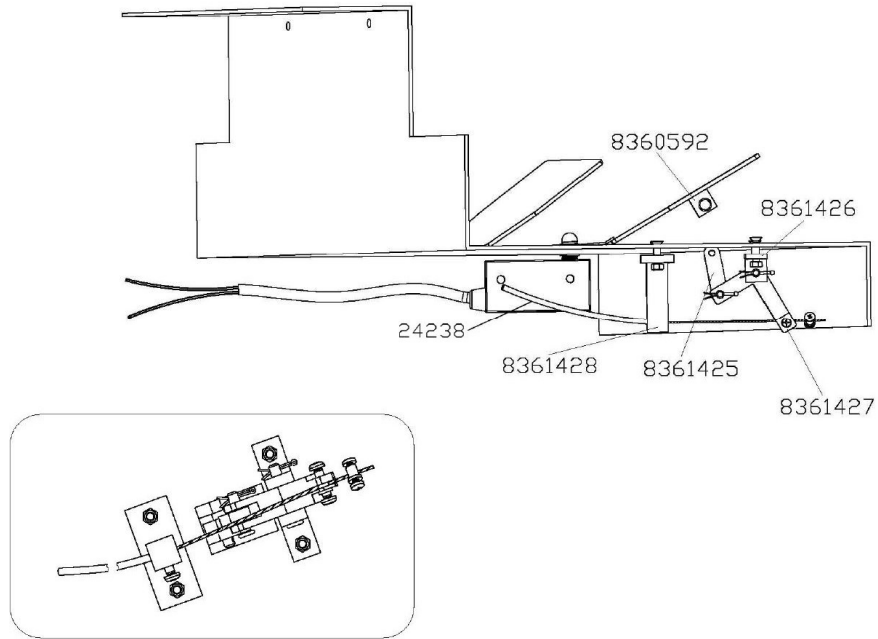

PARTS LIST 7 – RIDE ON TROWELS

BXR836HYD, SPRAY SYSTEM

Figure 7: Spray System

BXR836HYD, SPRAY SYSTEM – PARTS LIST 7

Part #	Description	QTY	Remarks
8360589	FUEL LINE	2	
24235	VALVE	1	
8360754	WATER PIPE	2	
8361071	JOINT	6	
24236	SOLENOID PILOT ACTUATED VALVE	1	
24237	WATER PUMP	1	
8361144	MOUNTING PLATE, WATER PUMP	1	

PARTS LIST 8 – RIDE ON TROWELS

BXR836, FOOT THROTTLE KIT

Figure 8: Foot Throttle Kit

BXR836, FOOT THROTTLE KIT – PARTS LIST 8

Part #	Description	QTY	Remarks
8360592	THROTTLE PEDAL	1	
8361425	THROTTLE PARTS	1	
8361426		1	
8361427		1	
8361428	THROTTLE CABLE SUPPORT	1	
24238	THROTTLE CABLE	1	

PARTS LIST 9 – RIDE ON TROWELS

BXR836, TRANSPORTER

Figure 9: Transporter

BXR836, SPRAY SYSTEM – PARTS LIST 9

Item #	Part #	Description	QTY	Remarks
1	22594	TRANSPORTER FRAME	1	
3	11200	3/8" WASHER	1	
4	12859	HHCS, 3/8-16 UNC X 2" LC	1	
5	10317	3/8-16 LOCKNUT, NYLON	1	
6	13198	WHEEL 16" DIA X 4" HUB	2	
7	12487	HITCH PIN LARGE 3-1/2" LG	2	
8	50265	COTTER PIN 1/8" DIA	2	
9	10509	HANDLE GRIP	2	
10	14717	PICKUP BAR	1	
11	14715	TRANSPORTER BRACKET	2	
12	14716	CHAIN LINK W/ 3/8" WASHER	1	