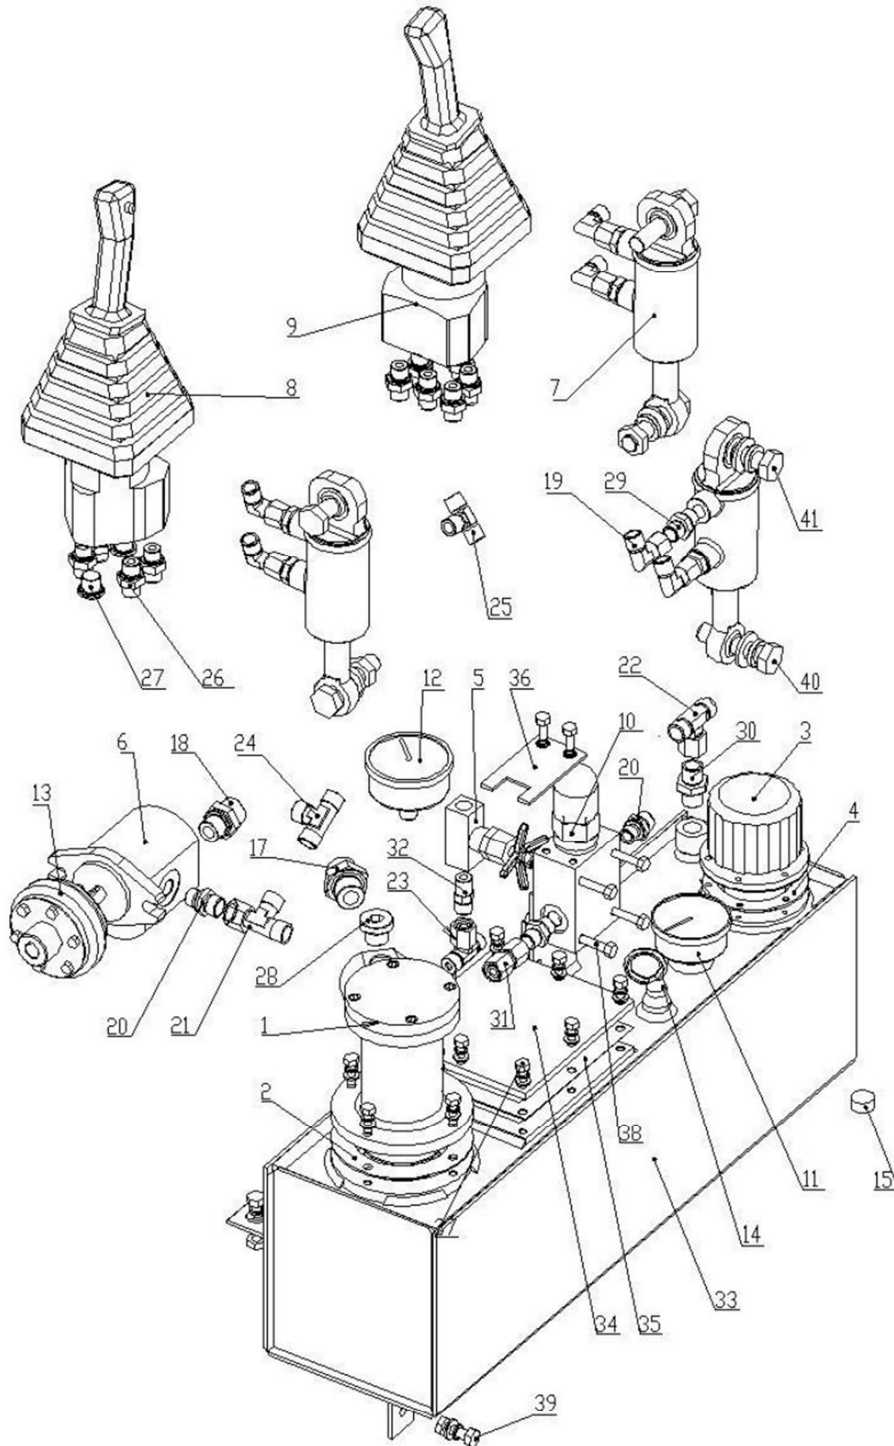

INTENTIONALLY LEFT BLANK

PARTS LIST 6 – RIDE ON TROWELS

BXR836HYD, HYDRAULIC SYSTEM COMPONENTS

Figure 6: Hydraulic System Components

BXR836HYD, HYDRUALIC SYSTEM COMPONENTS – PARTS LIST 6

Item #	Part #	Description	QTY	Remarks
1	889791	OIL FILTER	1	
2	889791-DP	SHIMMING	1	
3	889793	OIL TANK CAP	1	
4	889793-DP	SHIMMING	1	
5	889795	VALVE	1	
6	889796	HYDRAULIC PUMP	1	
7	889798	HYDROCYLINDER	3	
8	889801-Z	HYDRAULIC CONTROL LEVER	1	
9	889801-Y	HYDRAULIC CONTROL LEVER	1	
10	889803	SPILL VALVE	1	
11	889805	TEMPERATURE GAUGE	1	
12	889807	OIL PRESSURE GAUGE	1	
13	889809	COUPLING	1	
14	889812-836H	OIL GAUGE	1	
15	889811	PLUG	1	
17	889815	CONNECTOR	1	
18	889816	CONNECTOR	1	
19	889817	CONNECTOR	6	
20	889818	CONNECTOR	2	
21	889819	TEE CONNECTOR	1	
22	889820	TEE CONNECTOR	1	
23	889821	TEE CONNECTOR	1	
24	889822	TEE CONNECTOR	1	
25	889823	TEE CONNECTOR	1	
26	889824	CONNECTOR	10	
27	889825	PLUG	2	
28	889826	PLUG	1	
29	889827	CONNECTOR	7	
30	889828	CONNECTOR	1	
31	889829	CONNECTOR	1	
32	889830	CONNECTOR	1	
33	88836H-YX	OIL TANK	1	
34	88836HYX-FLG	FLANGE	1	
35	88836HYX-FLG-DP	SHIMMING	1	
36	88836H-FJ3	BASE PLATE	1	
37	88M6*16	HARDWARE KIT	14	
38	88M6*55	HARDWARE KIT	4	
39	88M8*22	HARDWARE KIT	4	
40	88M14*60	HARDWARE KIT	2	
41	88M14*50	HARDWARE KIT	4	